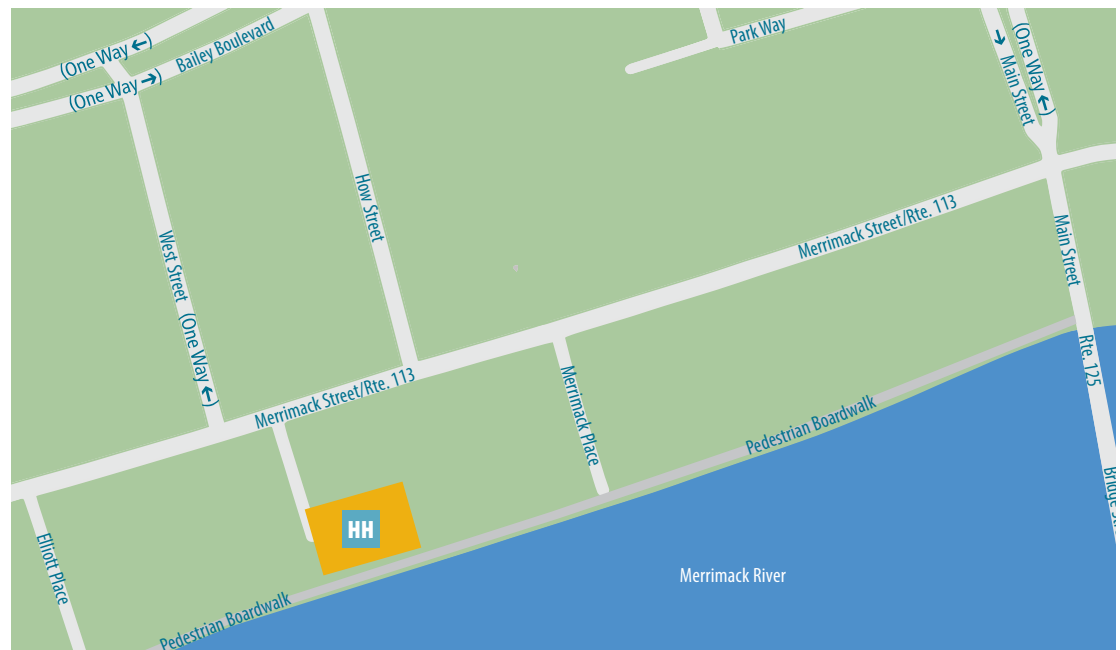

Haverhill Campus

100 Elliott Street

- A Bentley Library**
- B General Services Center**
- C Spurk Building**
- D Sport & Fitness Center**
- E Science Building**
- G Maintenance Building**
- SC Behrakis Student Center**
 - ★ Student Success Hub
 - Bookstore
 - ◆ Student Photo IDs
- TC Hartleb Technology Center**
- HH Haverhill Heights**

160 Merrimack Street
Haverhill, MA

*Parking is available on the street
or in a nearby city lot.*

Parking

- VP Visitor Parking**
Parking for visitors, students, and employees without permits.
- PP Permit Parking**
-  **Intercampus Shuttle Bus**
-  **MVRTA Bus**
Students will need to show their NECC student ID to ride both the shuttle and MVRTA busses.
-  **Accessible Parking**

For additional information and directions, visit www.necc.mass.edu/directions

For the NECC Parking Policy, visit www.necc.mass.edu/parking

Lawrence Campus

L **John R. Dimitry Building**
45 Franklin Street
■ Textbook Pickup Location
● Library

LA **Louise Haffner Fournier Education Center**
78 Amesbury Street

LC **Dr. Ibrahim El-Hefni Allied Health & Technology Center**
414 Common Street
◆ Student Photo IDs
★ Student Success Hub

LH **420 Common Street**